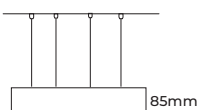

Single Line Diagram

Pendant